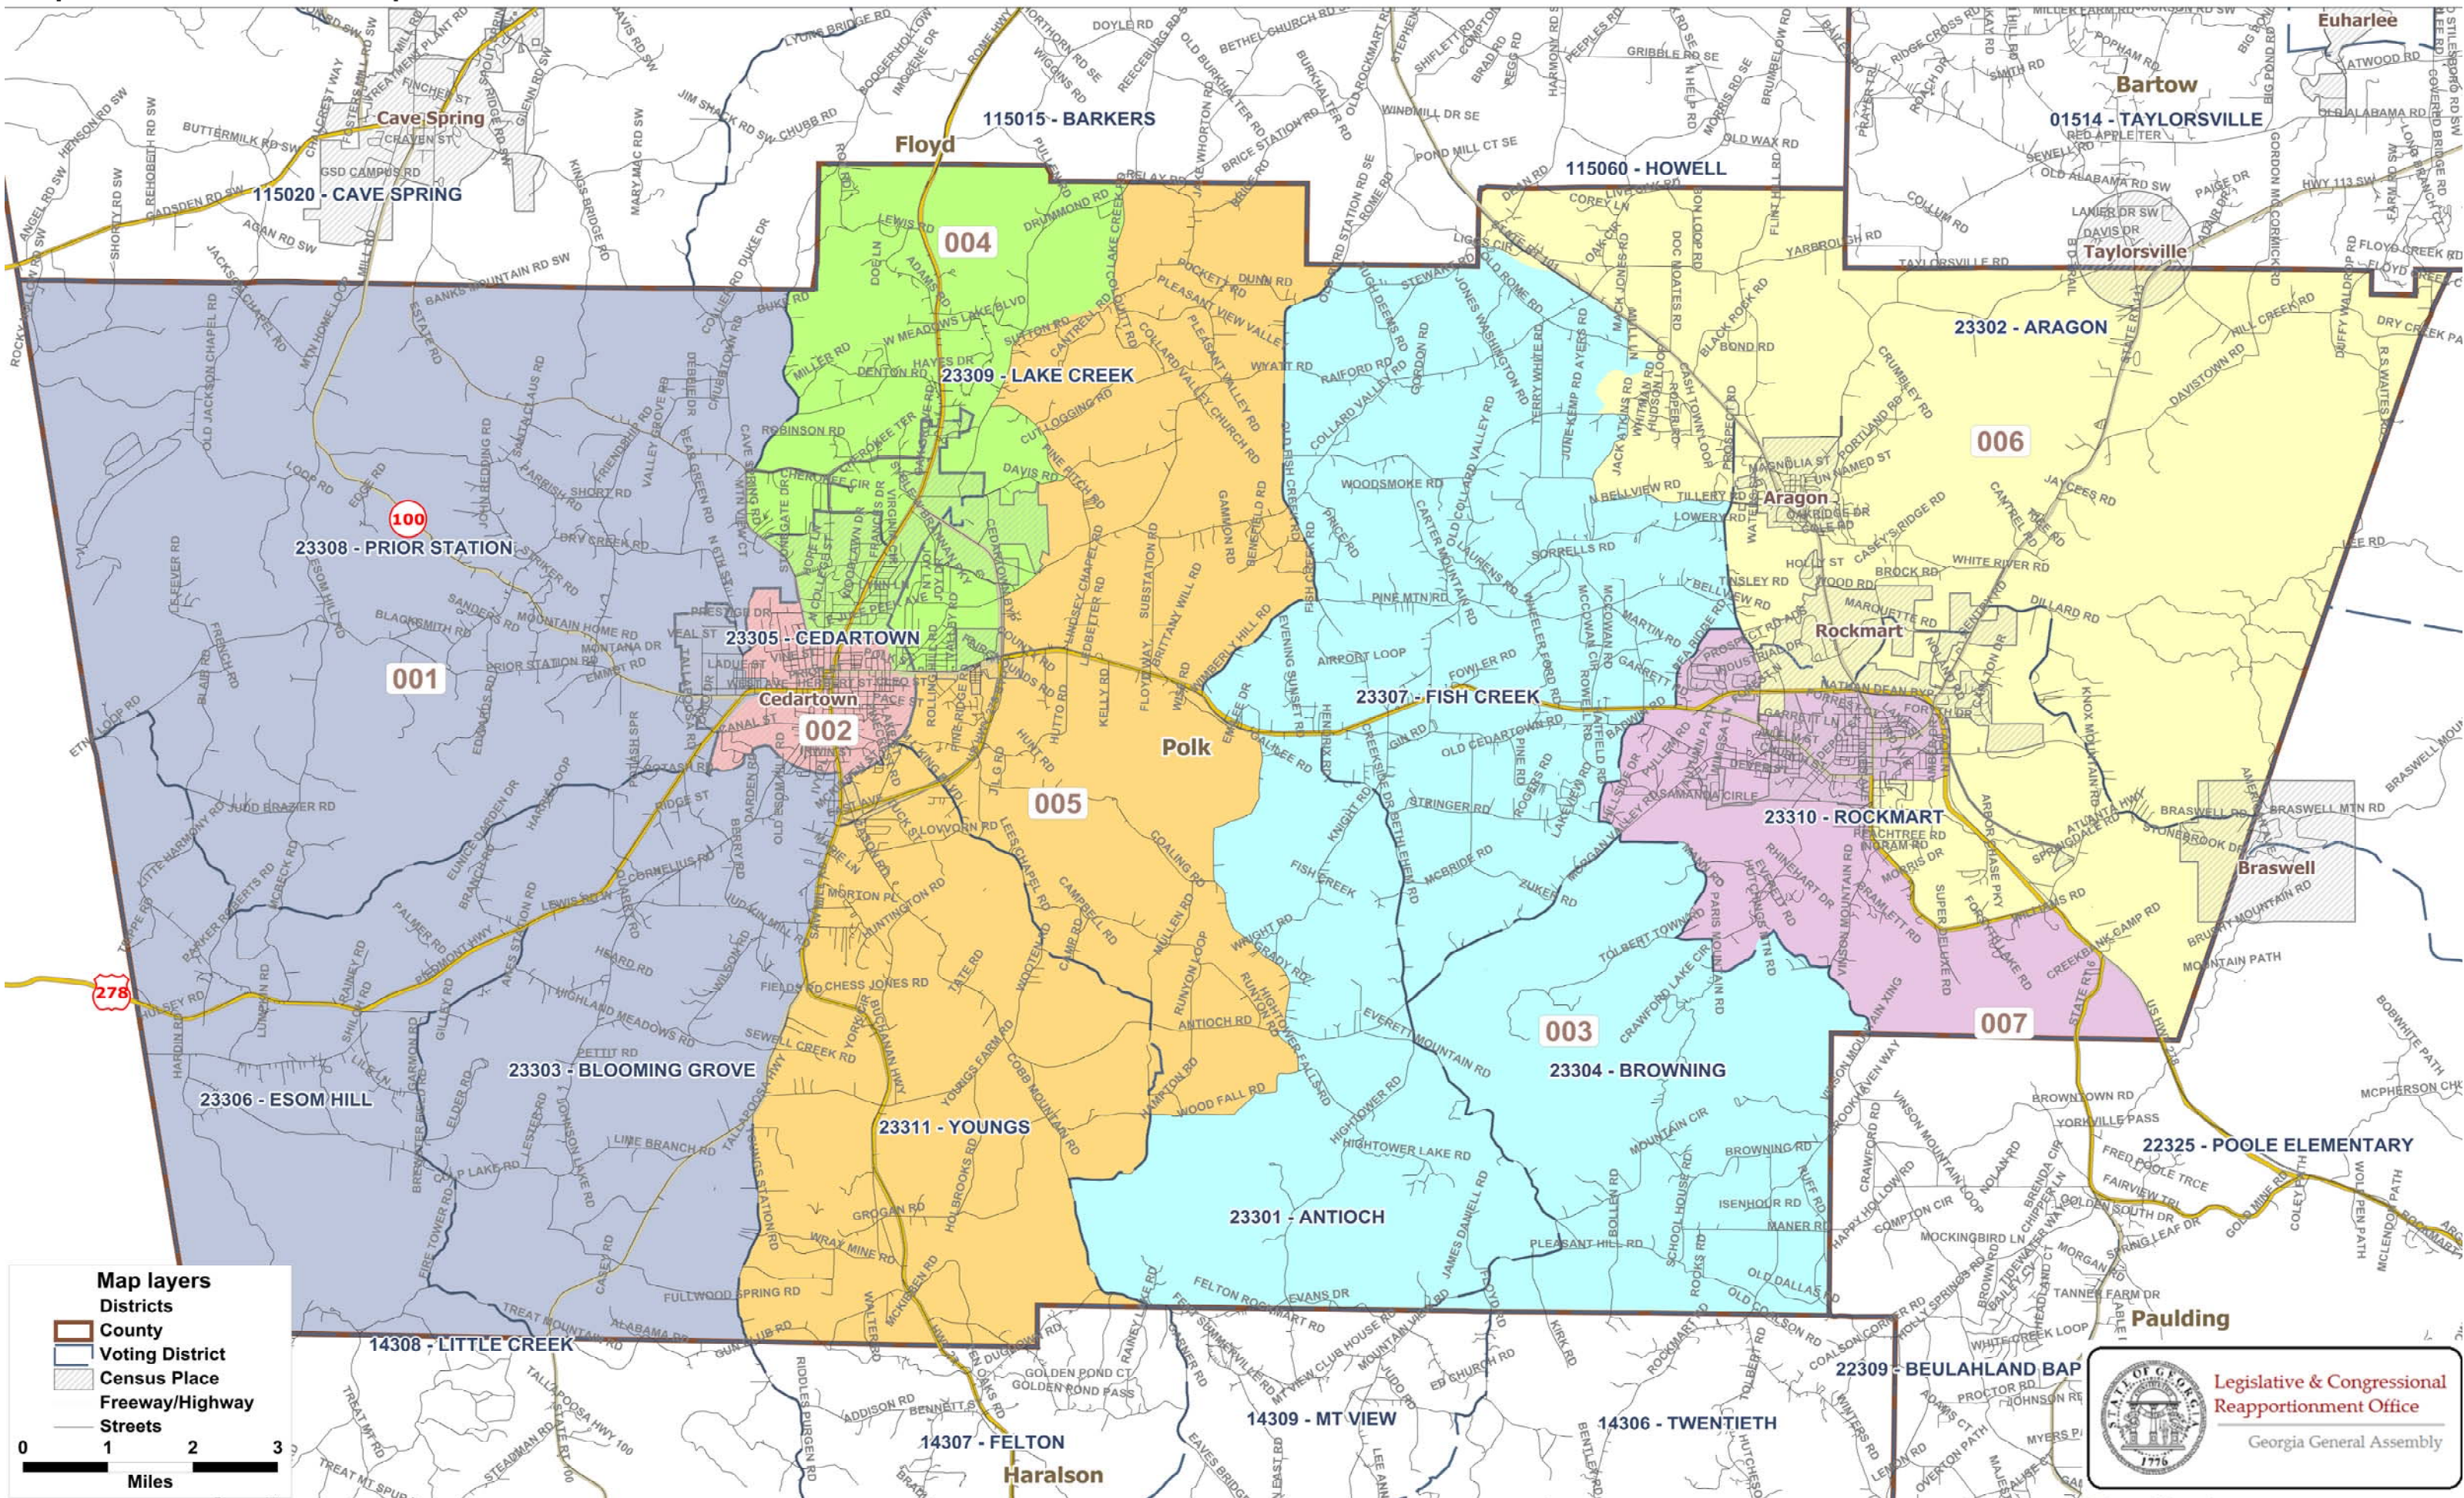

Polk County, Georgia
Proposed School Board Map

client: polksb
 type: local
 plan: polksb-prop4-tiger2010edata

Map layers

- Districts
- County
- Voting District
- Census Place
- Freeway/Highway
- Streets

0 1 2 3
 Miles

Legislative & Congressional Reapportionment Office
 Georgia General Assembly